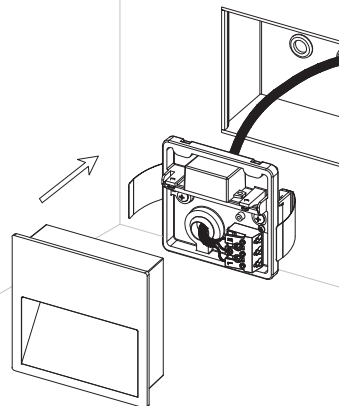

ORIGIN RC SQ 04 (4W)

Installation Manual

Attention

Before any maintenance switch off the main power.

1

Cut-out 109x117mm

2

3

4

5

Make sure that the body of the luminaire is closed properly with the base before tightening the screws

6

7