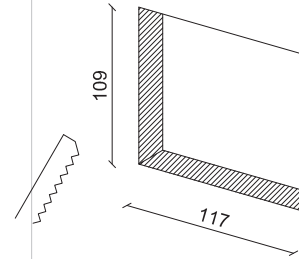

ORIGIN RC SQ 04 (4W)

Installation Manual

Attention

Before any maintenance switch off the main power.

1

Cut-out 109x117mm

2

3