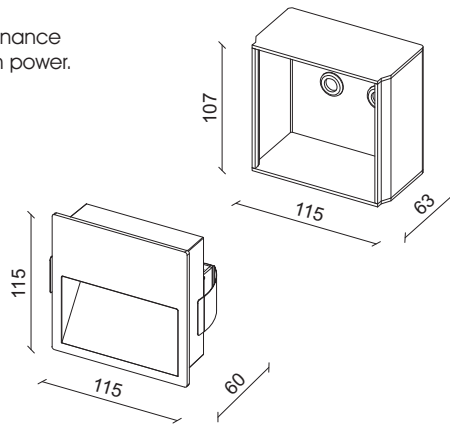

ORIGIN RC SQ 04 (4W)

Installation Manual

Attention

Before any maintenance switch off the main power.

1

Cut-out 109x117mm

2

3