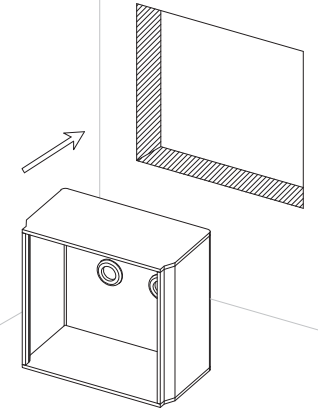

ORIGIN RC SQ 04 (4W)

Installation Manual

Attention

Before any maintenance switch off the main power.

1

Cut-out 109x117mm

2

3