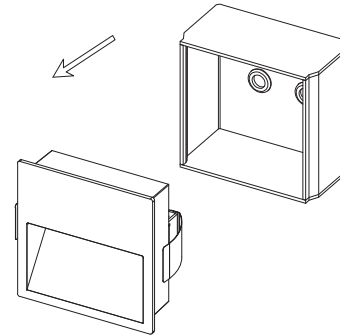

ORIGIN RC SQ 04 (4W)

Installation Manual

Attention

Before any maintenance switch off the main power.

1

Cut-out 109x117mm

2

3

4

5

Make sure that the body of the luminaire is closed properly with the base before tightening the screws

6

7