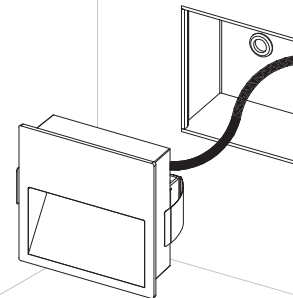

ORIGIN RC SQ 04 (4W)

Installation Manual

Attention

Before any maintenance switch off the main power.

1

Cut-out 109x117mm

2

3

4

5

Make sure that the body of the luminaire is closed properly with the base before tightening the screws

6

7